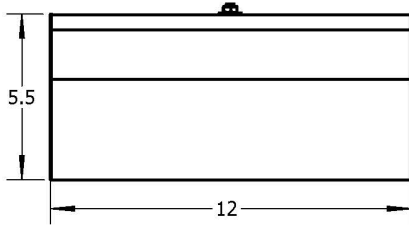

Clearances:

CLEARANCES	Between Heaters	36"	36"
	To Side Walls	Wall Mounted: 4" Ceiling Mounted Vertical: 36" Ceiling Mounted Angled Away: 4" Ceiling Mounted Angled Toward: 72"	Wall Mounted: 7" Ceiling Mounted Vertical: 36" Ceiling Mounted Angled Away: 7" Ceiling Mounted Angled Toward: 72"
To Ceiling	Wall Mounted: 4" Ceiling Mounted Vertical: 4" Ceiling Mounted Angled Away: 4" Ceiling Mounted Angled Toward: 4"	Wall Mounted: 7" Ceiling Mounted Vertical: 4" Ceiling Mounted Angled Away: 7" Ceiling Mounted Angled Toward: 4"	
To Floor	72"	72"	
To Overhang	18"	12"	

THERMAZONE SERIES

Infrared Heaters for Industrial/Commercial/Residential

Scan the QR code to access additional specs and features

Dimensions: 1' Thermazone Heater

Dimensions: 2' Thermazone Heater

Dimensions: 4' Thermazone Heater