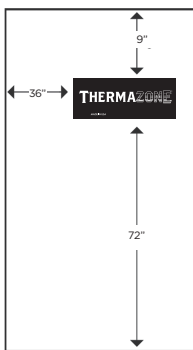

Clearances:

CLEARANCES	Between Heaters	36"	36"
	To Side Walls	Wall Mounted: 4" Ceiling Mounted Vertical: 36" Ceiling Mounted Angled Away: 4" Ceiling Mounted Angled Toward: 72"	Wall Mounted: 7" Ceiling Mounted Vertical: 36" Ceiling Mounted Angled Away: 7" Ceiling Mounted Angled Toward: 72"
To Ceiling	Wall Mounted: 4" Ceiling Mounted Vertical: 4" Ceiling Mounted Angled Away: 4" Ceiling Mounted Angled Toward: 4"	Wall Mounted: 7" Ceiling Mounted Vertical: 4" Ceiling Mounted Angled Away: 7" Ceiling Mounted Angled Toward: 4"	
To Floor	72"	72"	
To Overhang	18"	12"	