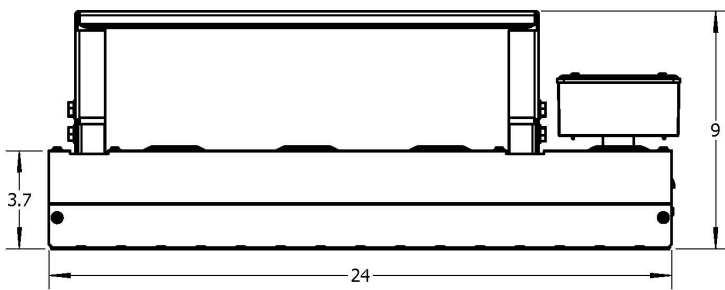

Clearances:

CLEARANCES	Between Heaters	36"	36"
	To Side Walls	Wall Mounted: 4" Ceiling Mounted Vertical: 36" Ceiling Mounted Angled Away: 4" Ceiling Mounted Angled Toward: 72"	Wall Mounted: 7" Ceiling Mounted Vertical: 36" Ceiling Mounted Angled Away: 7" Ceiling Mounted Angled Toward: 72"
To Ceiling	Wall Mounted: 4" Ceiling Mounted Vertical: 4" Ceiling Mounted Angled Away: 4" Ceiling Mounted Angled Toward: 4"	Wall Mounted: 7" Ceiling Mounted Vertical: 4" Ceiling Mounted Angled Away: 7" Ceiling Mounted Angled Toward: 4"	
To Floor	72"	72"	
To Overhang	18"	12"	

THERMAZONE SERIES

Infrared Heaters for Industrial/Commercial/Residential

Scan the QR code to access additional specs and features

Dimensions: 1' Thermazone Heater

Dimensions: 2' Thermazone Heater

Dimensions: 4' Thermazone Heater

Dimensions: All Models - End View

THERMAZONE THIN SERIES

Infrared Heaters for Industrial/Commercial/Residential

Dimensions: 18" Thermazone Thin Heater

Dimensions: 36" Thermazone Thin Heater