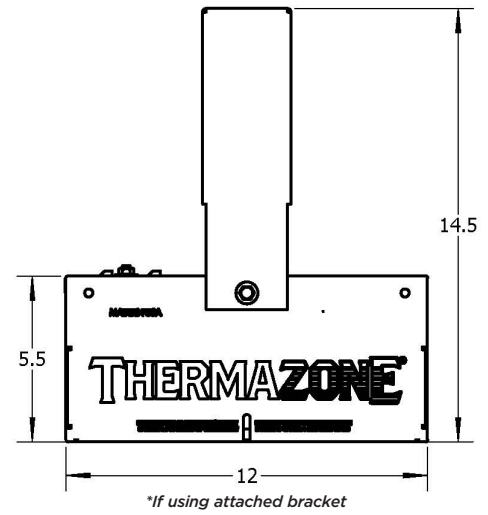

THERMAZONE SERIES

Infrared Heaters for Industrial/Commercial/Residential

Scan the QR code to access additional specs and features

Dimensions: 1' Thermazone Heater

Dimensions: 2' Thermazone Heater

Dimensions: 4' Thermazone Heater

Dimensions: All Models - End View

THERMAZONE THIN SERIES

Infrared Heaters for Industrial/Commercial/Residential

Dimensions: 18" Thermazone Thin Heater

Dimensions: 36" Thermazone Thin Heater