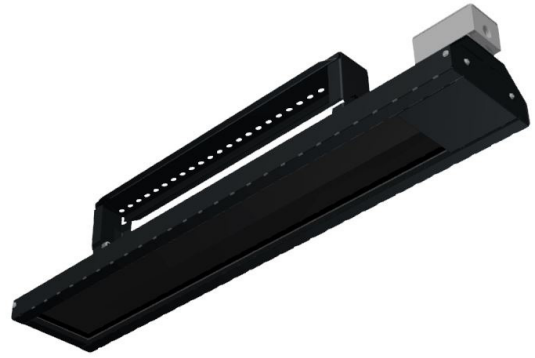

THERMAZONE SERIES

Infrared Heaters for Industrial/Commercial/Residential

Technical Specifications:

Element Types: Flat Panel Emitter

Reflection Angles: 60 degrees

Mounting Types:

- › Ceiling Mount
- › Wall Mount
- › Hung by chain or threaded rod

PREMIUM COMFORT

- › **ZERO GLOW** - Thermazone unit is designed with a clean, black facade, emitting zero light and blending into the space.
- › **SILENT** - No fans or moving parts to create noise and no buzz or hum from intense bulbs means Thermazone is completely silent.

THERMAZONE SERIES

Infrared Heaters for Industrial/Commercial/Residential

BERKO THERMAZONE THIN SERIES		SINGLE PHASE AMPERAGES		
18" Model	WATTAGE	120V	208V	240V
BR-STT-U18-1091B	1091	9.1	-	-
BR-STT-U18-1330B	1330	11.5	-	-
BR-STT-U18-1767B	1767	14.8	-	-
BR-STT-U18-2161B	2161	18.1	-	-
36" MODEL				
BR-STT-U36-2180V	2180/1635	-	6.8	9.1
BR-STT-U36-2660V	2660/2071	-	8.6	11.5
BR-STT-U36-3104V	3104/2328	-	9.7	12.9
BR-STT-U36-3534V	3534/2661	-	11.1	14.8
BR-STT-U36-4322V	4322/3242	-	15.6	18.1