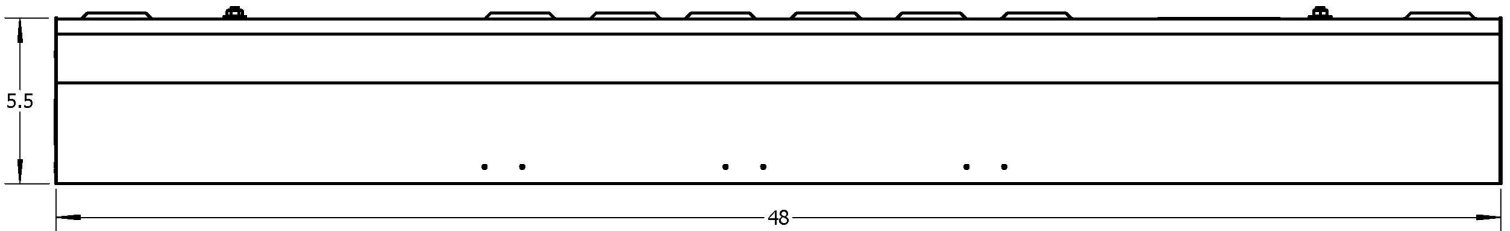

THERMAZONE SERIES

Infrared Heaters for Industrial/Commercial/Residential

Scan the QR code to access additional specs and features

Dimensions: 1' Thermazone Heater

Dimensions: 2' Thermazone Heater

Dimensions: 4' Thermazone Heater