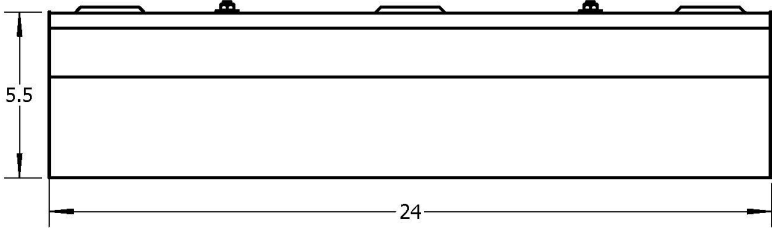

THERMAZONE SERIES

Infrared Heaters for Industrial/Commercial/Residential

Scan the QR code to access additional specs and features

Dimensions: 1' Thermazone Heater

Dimensions: 2' Thermazone Heater

Dimensions: 4' Thermazone Heater

Dimensions: All Models - End View

THERMAZONE THIN SERIES

Infrared Heaters for Industrial/Commercial/Residential

Dimensions: 18" Thermazone Thin Heater

Dimensions: 36" Thermazone Thin Heater