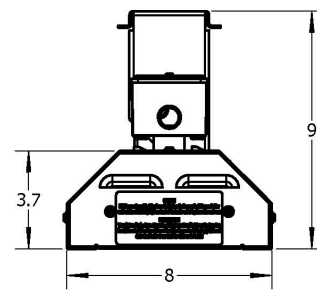

Clearances:

CLEARANCES	Between Heaters	36"	36"
	To Side Walls	Wall Mounted: 4" Ceiling Mounted Vertical: 36" Ceiling Mounted Angled Away: 4" Ceiling Mounted Angled Toward: 72"	Wall Mounted: 7" Ceiling Mounted Vertical: 36" Ceiling Mounted Angled Away: 7" Ceiling Mounted Angled Toward: 72"
To Ceiling	Wall Mounted: 4" Ceiling Mounted Vertical: 4" Ceiling Mounted Angled Away: 4" Ceiling Mounted Angled Toward: 4"	Wall Mounted: 7" Ceiling Mounted Vertical: 4" Ceiling Mounted Angled Away: 7" Ceiling Mounted Angled Toward: 4"	
To Floor	72"	72"	
To Overhang	18"	12"	

THERMAZONE SERIES

Infrared Heaters for Industrial/Commercial/Residential

Scan the QR code to access additional specs and features

Dimensions: 1' Thermazone Heater

Dimensions: 2' Thermazone Heater

Dimensions: 4' Thermazone Heater

Dimensions: All Models - End View

THERMAZONE THIN SERIES

Infrared Heaters for Industrial/Commercial/Residential

Dimensions: 18" Thermazone Thin Heater

Dimensions: 36" Thermazone Thin Heater