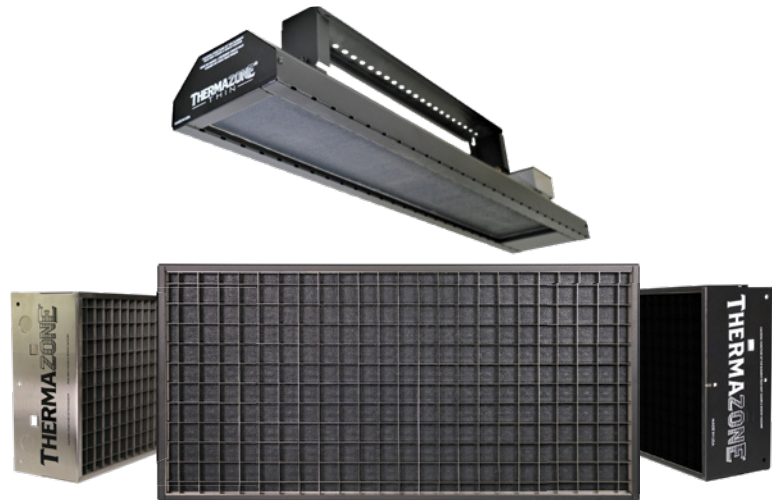

# THERMAZONE® SERIES

Industrial/Commercial/Residential  
Infrared Heater

## Technical Specifications:

**Element Types:** Flat Panel Emitter

**Reflection Angles:** 60°

**Mounting Types:** Brackets included for ceiling mount and wall mount. Can also be hung by chain or threaded rod.