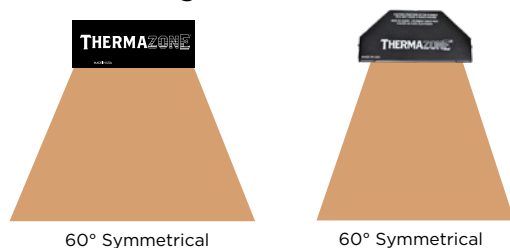

Reflection Angle:

60° Symmetrical

60° Symmetrical