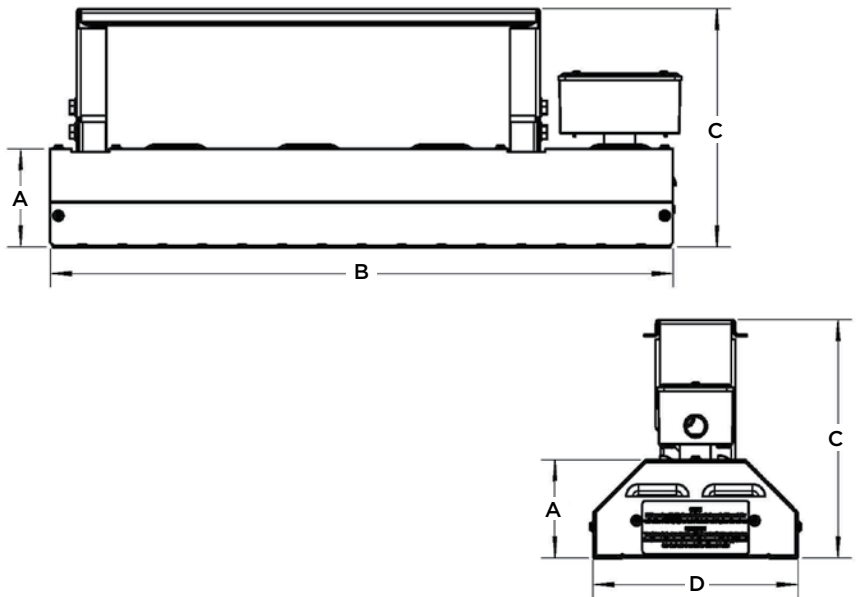

Dimensions — ThermaZone Thin:

Model	A	B	C*	D
18"	3 ¾"	24"	9"	8"
36"	3 ¾"	42"	9"	8"

*If using attached bracket

Clearances — ThermaZone Thin:

	Between Heaters	To Side Walls	To Ceiling
Wall Mounted	36"	7"	7"
Ceiling Mounted Vertical	36"	36"	4"
Ceiling Mounted Angled Away	36"	7"	7"
Ceiling Mounted Angled Toward	36"	72"	4"