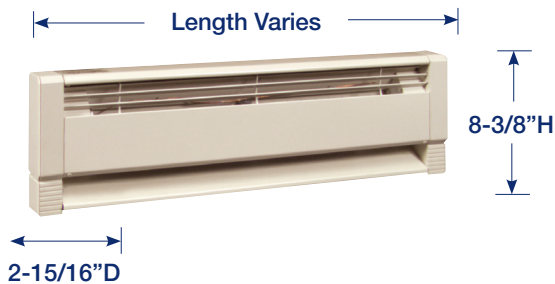

HBB SERIES

ELECTRIC HYDRONIC BASEBOARD HEATER

IDEAL SPACES

- Bedrooms
- Living/Family Rooms
- Kitchens
- Bathrooms
- Basements
- Offices
- Conference Rooms
- Hallways
- Lobbies
- Waiting Rooms
- Day Cares
- Geriatric Facilities

COLORS

- Navajo White

DIMENSIONS

- Ideal for superior, efficient and zoned Primary/Secondary comfort
- Low profile ideal for limited wall space
- Storage fluid maximizes convection, minimizing air flow, reducing flow of bacteria and dust
- Large element reservoir maximizes the volume of heat storage fluid for prolonged comfort
- Gentle heat continues to radiate even after the thermostat turns off due to the hydronic element retention qualities
- Hydronic element reduces on/off cycling of thermostat maintaining even room comfort and reducing energy costs
- Low surface temperatures safe for installations with pets, children and carpet
- Heavy-duty steel louvered grilles discourage insertion of foreign objects
- Built-in wire way, lead wires, and knockouts allow quick field connection from either end
- UL-listed for installation flush to any wall and flat on any floor type; pre-notched marks for mounting guide
- High temperature safety limit
- Air flow is directed away from walls and into the room to help prevent