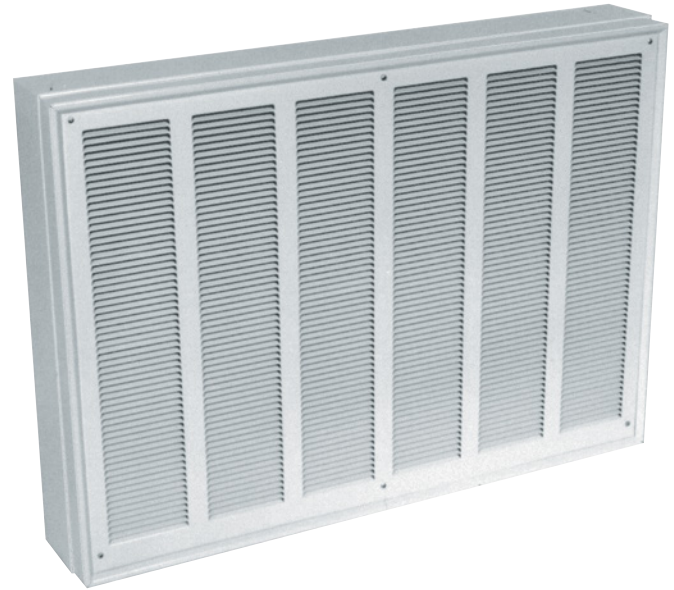

EFQ SERIES

High Output Commercial Fan-Forced Wall Heater

WALL HEATERS

Technical Specifications:

Temp Range: 60°-90°F

CFM: 200

Grille Gauge: 18

Ideal Spaces:

Offices & Conference Rooms
Stores, Schools & Churches
Hospitals & Waiting Rooms
Dormitories
Airport Terminals
Reception Rooms
Lobbies, Corridors & Stairwells
Hallways

White

- › Steel finned metal sheath electric heating elements with low sheath temperatures provided uniform heat and long service life
- › Rugged stamped steel front cover provides a down-flow air pattern Integral thermostat for quick installation; separate thermostat not necessary
- › Thermal overheat protectors disconnect power in event of accidental blockage
- › Power on/off switch for added safety during maintenance
- › Permanently lubricated enclosed fan motor provides long-life and low maintenance

Intertek

EFQ SERIES

High Output Commercial Fan-Forced Wall Heater

Scan the QR code to access additional specs and features

Models & Specifications:

ITEM INFORMATION		ELECTRICAL DATA							
CATALOG NO.	UPC	VOLTS	PHASE	WATTS	AMPS	BTU/HR.	BUILT-IN THERMOSTAT	SHIP WT.	
● EFQ6008	685360021355	208	1	6000	28.8	20,525	Yes	50 lbs	
● EFQ60048	685360021324	480	1	6000	12.5	20,525	Yes	50 lbs	
● EFQ8008	685360021416	208	1	8000	38.5	27,368	Yes	50 lbs	
● EFQ8004	685360021379	240	1	8000	33.3	27,368	Yes	50 lbs	
● EFQ80048	685360021386	480	1	8000	16.7	27,368	Yes	50 lbs	

SKU Legend: ● = Popular Products; ● = Extended Offering (Contact your local Marley Sales Representative for typically associated lead times)

Optional Accessories:

CATALOG NO.	UPC	DESCRIPTION	COLOR	SHIP WT.
EFQSM	685360021270	Surface Mounting Frame	White	6 lbs
EFQS1	685360021287	1 in. Semi-Recess Frame	White	5 lbs
EFQS2	685360021294	2 in. Semi-Recess Frame	White	6 lbs
EFQR24	685360021263	24V Power Relay	White	1 lbs
EFQR120	685360021256	120V Power Relay	White	1 lbs