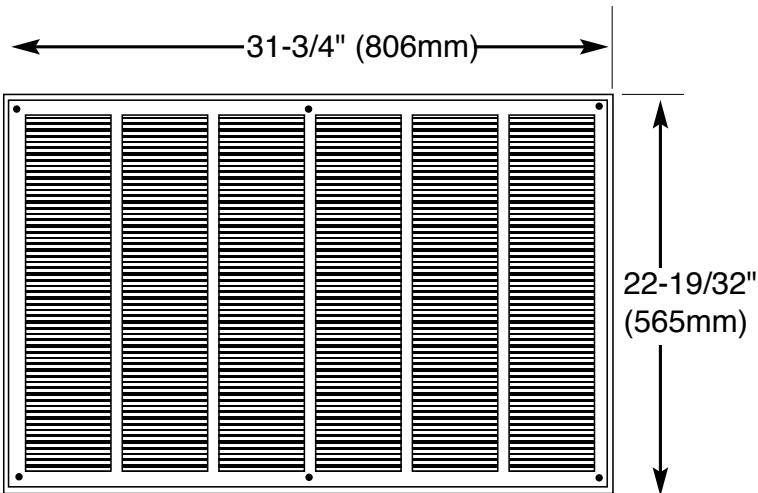

Intertek

EFQ SERIES

High Output Commercial Fan-Forced Wall Heater

Scan the QR code to access additional specs and features

Models & Specifications:

ITEM INFORMATION		ELECTRICAL DATA							
CATALOG NO.	UPC	VOLTS	PHASE	WATTS	AMPS	BTU/HR.	BUILT-IN THERMOSTAT	SHIP WT.	
● EFQ6008	685360021355	208	1	6000	28.8	20,525	Yes	50 lbs	
● EFQ60048	685360021324	480	1	6000	12.5	20,525	Yes	50 lbs	
● EFQ8008	685360021416	208	1	8000	38.5	27,368	Yes	50 lbs	
● EFQ8004	685360021379	240	1	8000	33.3	27,368	Yes	50 lbs	
● EFQ80048	685360021386	480	1	8000	16.7	27,368	Yes	50 lbs	

SKU Legend: ● = Popular Products; ● = Extended Offering (Contact your local Marley Sales Representative for typically associated lead times)

Optional Accessories:

CATALOG NO.	UPC	DESCRIPTION	COLOR	SHIP WT.
EFQSM	685360021270	Surface Mounting Frame	White	6 lbs
EFQS1	685360021287	1 in. Semi-Recess Frame	White	5 lbs
EFQS2	685360021294	2 in. Semi-Recess Frame	White	6 lbs
EFQR24	685360021263	24V Power Relay	White	1 lbs
EFQR120	685360021256	120V Power Relay	White	1 lbs

Dimensions and Clearances:

Back box dimensions 30-3/8" (771mm) wide x 21-1/4" (540mm) high x 3-3/4" (95mm) deep.