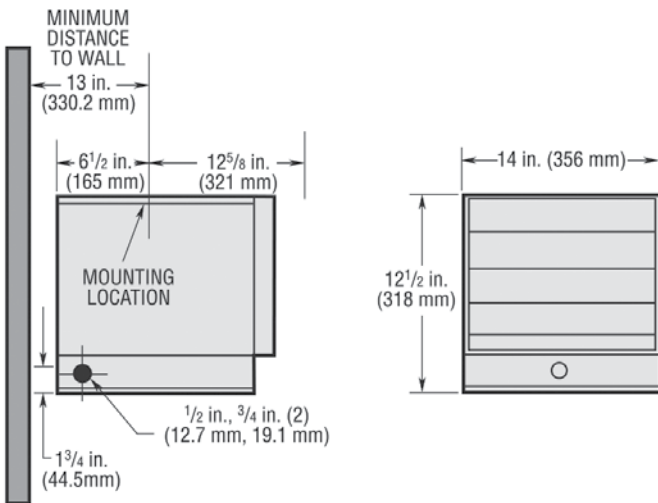

HUHTA/ST SERIES

Bundled Horizontal/Downflow Unit Heater

Scan the QR code
to access additional
specs and features

Models & Specifications:

ITEM INFORMATION			ELECTRICAL DATA				SHIP WT.
CATALOG NO.	UPC	VOLTS	WATTS	BTU/HR.	HEATER AMPS		
◆ HUH524TA	685360038803	208	1874	6396	9	24 lbs	
			2500	8553	12		
			3123	10659	15		
			3750	12799	18		
		240	2500	8533	10.4		
			3332	11365	13.9		
			4165	14215	17.4		
◆ HUH724ST	685360148700	208	5000	17065	20.9	27 lbs	
			2812	9598	13.5		
			3750	12799	18		
			4685	15990	22.5		
		240	5625	19198	27.1		
			3750	12799	15.6		
			5000	17065	20.8		
			6250	21331	26		
			7500	25598	31.3		

SKU Legend: ◆ = Popular Products; ● = Extended Offering (Contact your local Marley Sales Representative for typically associated lead times)

NOTE: Disconnect switch (DS30) option available for heaters 24 amps or lower. Optional CWBIA combination wall/ceiling bracket available.

Limited space? We've got your customized comfort covered.

Choose the **HUH Series Horizontal/Downflow Unit Heater** for basic heating or the **HUHTA/ST Bundle** with an included mounting bracket and built-in thermostat for one-stop-shopping. Both have adjustable louvers and flexible mounting options that enable you to take aim at the cold. Best of all, both heaters will keep your coldest spots warm and comfortable for years to come.