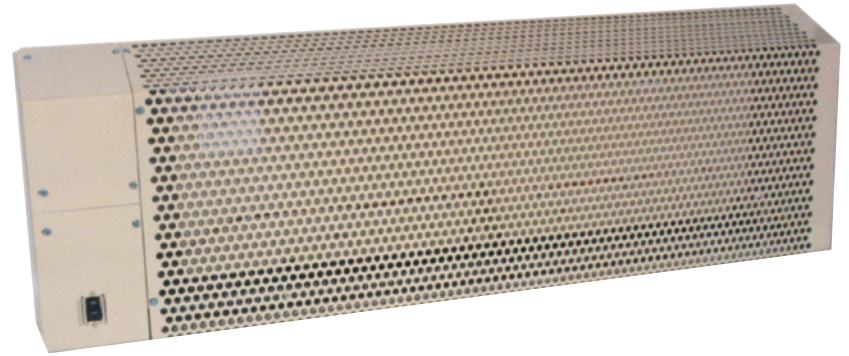

KCJ SERIES

Institutional Electric Convector

CONVECTORS

Technical Specifications:

Construction: 12 gauge Steel

DPST Thermostat Range:

55°-100° F

Ideal Spaces:

Offices
Conference Rooms
Hallways
Lobbies
Waiting Rooms
Common Areas

Beige

- › Durable, tamper-resistant convection heat
- › Low operating temperatures of 140°F maximum surface temperature in a 70°F ambient
- › Internal, secured thermostat with 55° to 100°F range
- › 12-gauge perforated steel provides rugged resistance to vandalism
- › Epoxy baked enamel finish insures resistance to chipping, cracking and rusting
- › Sloped top cabinet prevents objects from being set on top, which could restrict airflow
- › Internal DPST disconnect switch is accessible without removing cover

KCJ SERIES

Institutional Electric Convectector

Scan the QR code
to access additional
specs and features

Models & Specifications:

CATALOG NO.	ELECTRICAL DATA			SHIP WT.
	VOLTS	WATTS (K/W)	AMPS	
■ KCJ400	120	400	3.3	40 lbs
■ KCJ408	208		1.9	
■ KCJ404	240		1.7	
■ KCJ407	277		1.4	
■ KCJ500	120	500	4.2	45 lbs
■ KCJ508	208		2.4	
■ KCJ504	240		2.2	
■ KCJ507	277		1.8	
■ KCJ750	120	750	6.3	55 lbs
■ KCJ758	208		3.6	
■ KCJ754	240		3.3	
■ KCJ757	277		2.7	
■ KCJ753	347		2.2	
■ KCJ1000	120	1000	8.3	65 lbs
■ KCJ1008	208		4.8	
■ KCJ1004	240		4.4	
■ KCJ1007	277		3.6	
■ KCJ1003	347		2.9	
■ KCJ1006	600		1.7	
■ KCJ1250	120	1250	10.4	80 lbs
■ KCJ1258	208		6	
■ KCJ1254	240		5.4	
■ KCJ1257	277		4.5	
■ KCJ1253	347		3.6	
■ KCJ1256	600		2.1	
■ KCJ1500	120	1500	12.5	95 lbs
■ KCJ1508	208		7.2	
■ KCJ1504	240		6.5	
■ KCJ1507	277		5.4	
■ KCJ1503	347		4.3	
■ KCJ1506	600		2.5	
■ KCJ2008	208	2000	9.6	95 lbs
■ KCJ2004	240		8.8	
■ KCJ2007	277		7.2	
■ KCJ2003	347		5.8	
■ KCJ2006	600		3.3	

SKU Legend: ■ = Made to Order (Contact your local Marley Sales Representative for typically associated lead times)

Dimensions and Clearances:

WATTS	LENGTH (A)	HEIGHT	DEPTH
400	24"	16"	5"
500	28"	16"	5"
750	36"	16"	5"
1000	48"	16"	5"
1250	60"	16"	5"
1500	72"	16"	5"
2000	96"	16"	5"