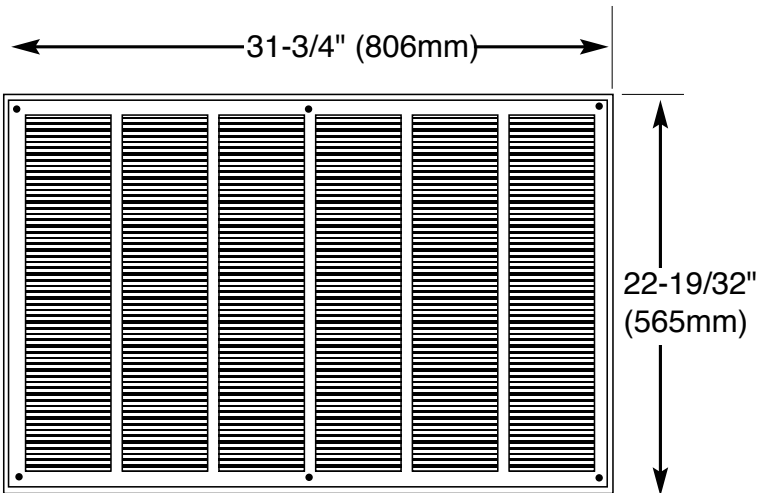

### Dimensions and Clearances:

Back box dimensions 30-3/8" (771mm) wide x 21-1/4" (540mm) high x 3-3/4" (95mm) deep.